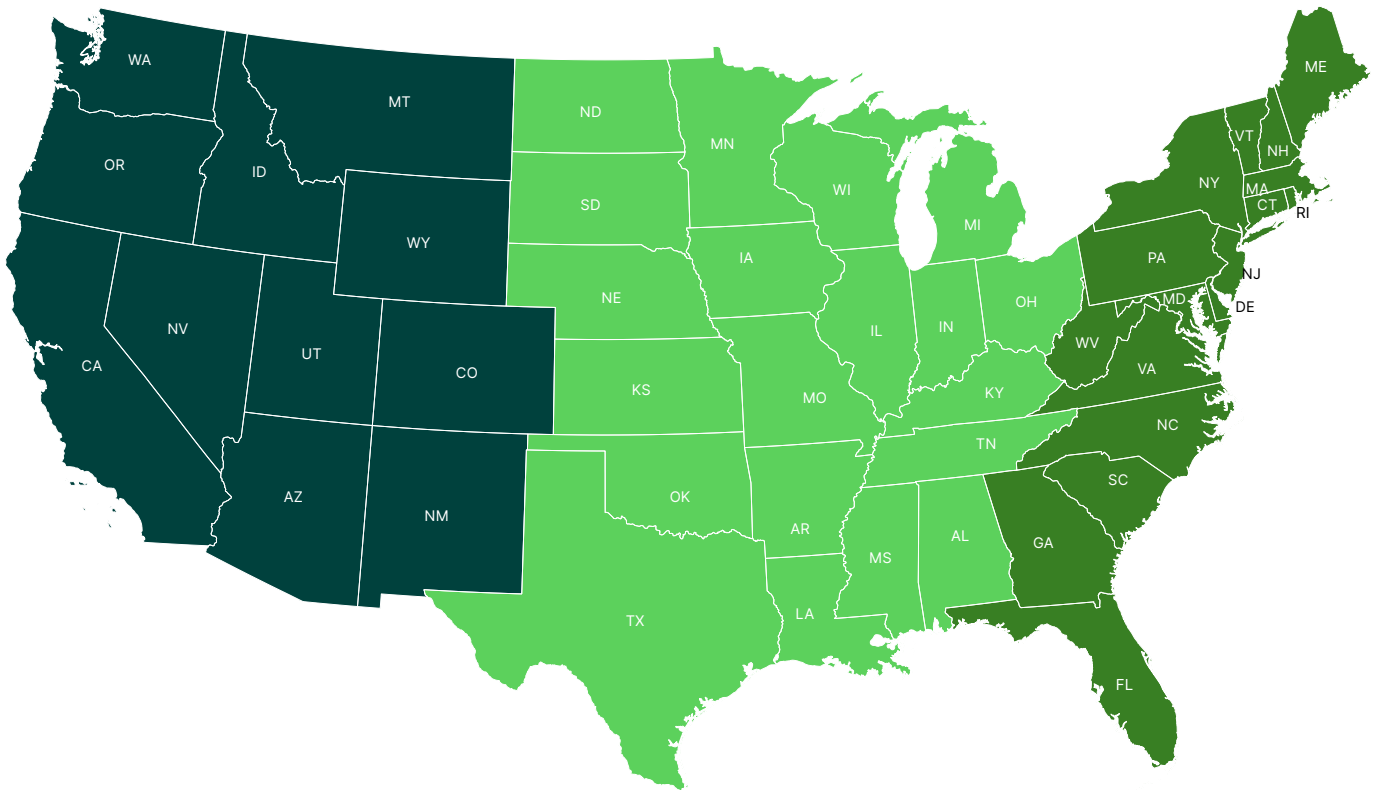

geneo

TERRITORY MAP

Dedicated Geneo Team

- Deric Ince (East)
- William Zwiener (Central)
- Micah Wiener (West)

Contact Info

325.669.1733
512.633.3732
512.695.5920

www.leasepoint.com/geneo/

CLICK OR USE YOUR PHONE CAMERA TO SCAN THE QR CODE TO SUBMIT MORE APPS